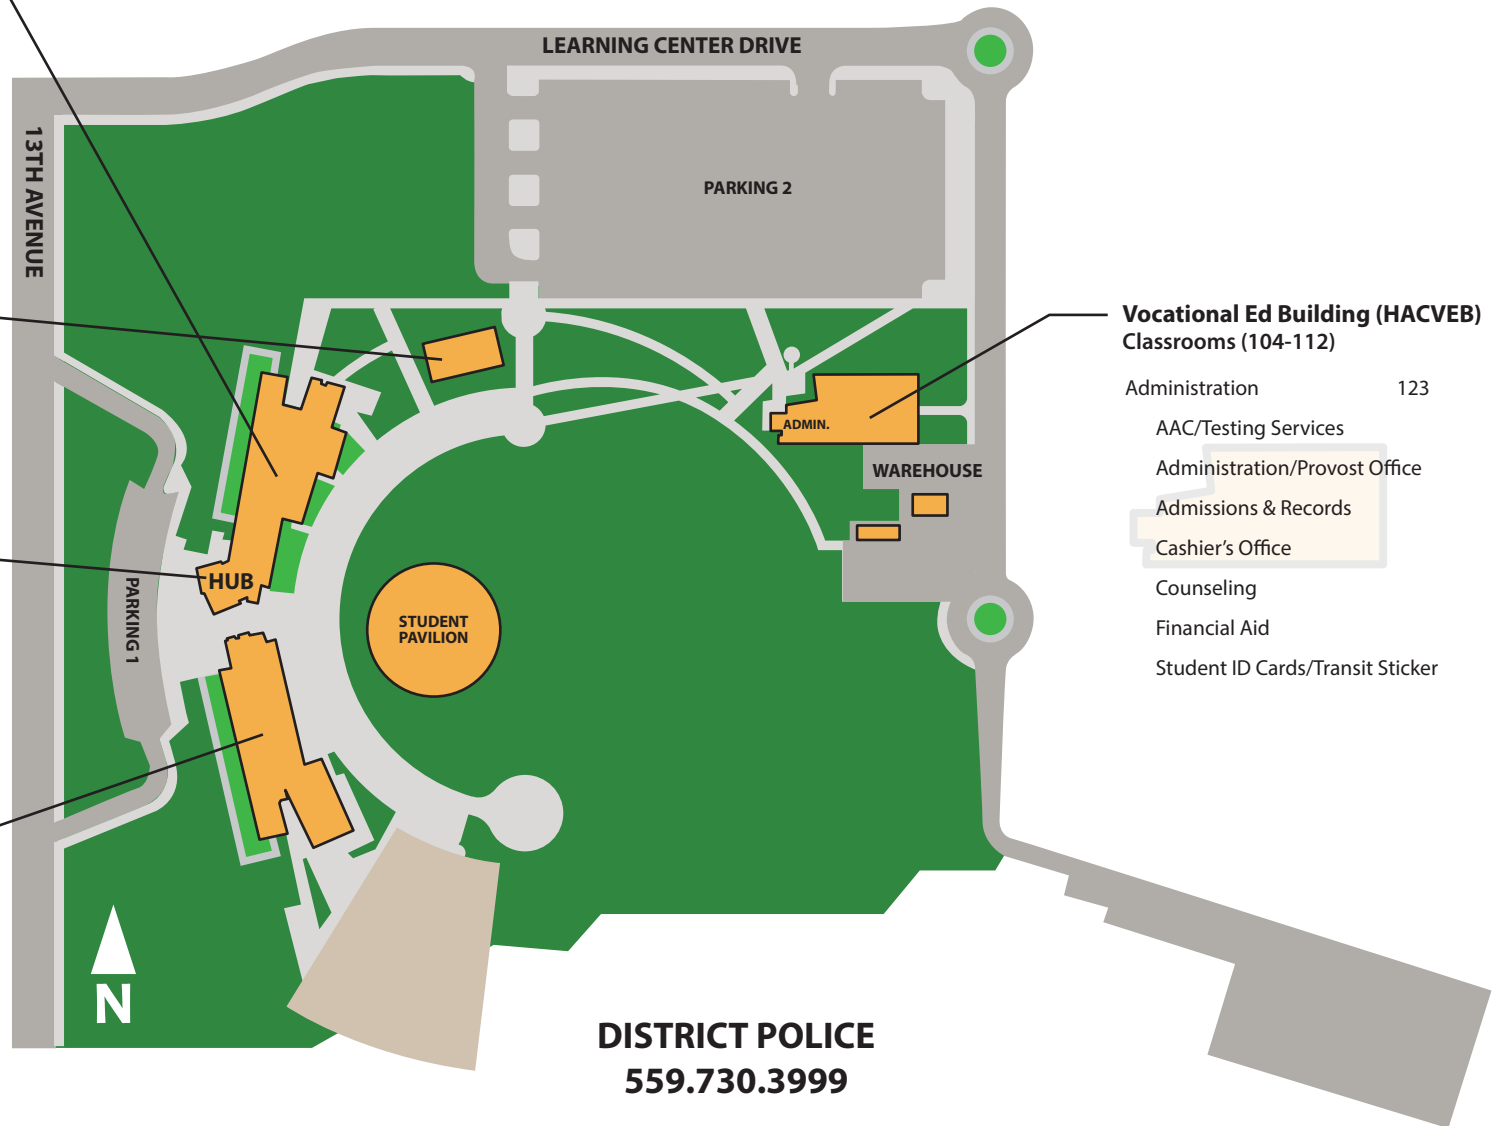

▲ **Sierra Pacific High School** ▲
Room 307 - Chemistry Lab

Education Building (HACEDU)
Classrooms (37-77)

- Bookstore E66
- Faculty Offices E52-E62
- Health Center E45
- Library/Computer Lab E66
- Meeting Room E63
- Student Success Center E65
- The Avenue/Cafeteria E84

Education Building (HACEDU)
Classrooms (92-94)

- Career Services E91
- Math Lab E91
- Writing Center E91

The Hub (E47)

- Admissions & Records
- Basic Needs
- Cashier's Office
- Financial Aid

Public Safety Building (HACPSB)
Classrooms (10-23)

- Fire Academy Program PS29
- Gymnasium PS12
- Paramedic Program PS27
- Police Academy Program PS24

Vocational Ed Building (HACVEB)
Classrooms (104-112)

- Administration 123
- AAC/Testing Services
- Administration/Provost Office
- Admissions & Records
- Cashier's Office
- Counseling
- Financial Aid
- Student ID Cards/Transit Sticker